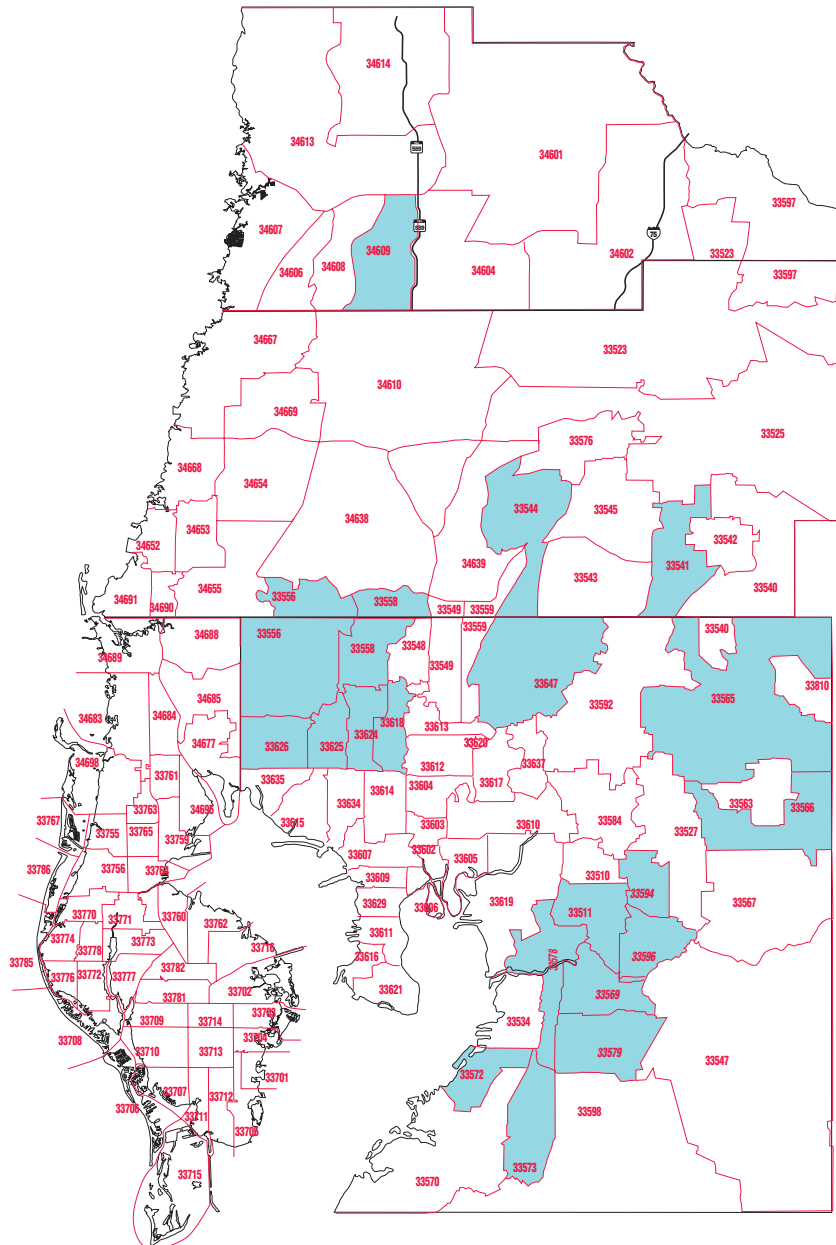

GO! Sunday Display Pick-up Ad Rates*

Frequency	¼ Page	½ Page	Full Page	Back Page	Inside Back	Double Truck
Open	$213	$383	$595	$803	$701	$1,785
13x	149	255	425	574	531	1,275
26x	119	213	340	459	425	1,020
52x	106	170	255	344	319	765

*Ads include full color and costs are per insertion.

GO! Sunday Strip & Ear Ads Pick-up Rates*

Frequency	Extreme Front Page 4col x 8"	Ear Ad
Open	$1,526	$255
13x	1,101	170
26x	846	149
52x	659	128

*Ads include full color and costs are per insertion.

When advertiser picks up any ad from any Florida Communications Publication they will receive the following discounted rate above in GO! Sunday. Ad must be identical size and same ad copy. Ad must be ordered at same time to earn pick-up rate.

Rates are effective Jan. 1, 2012. Rates are net and non-commissionable.